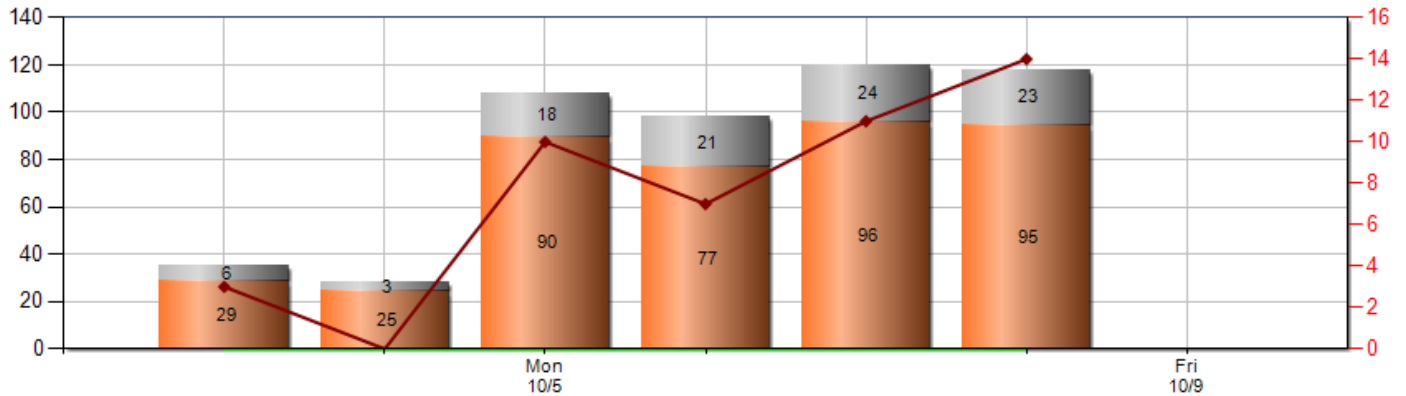

Visitor Traffic

See how many visitors have been coming to your site

Custom

From : To : Frequency : Daily

Views
 New Visitors
 Repeat Visitors
 Leads
 Customers

DATE ▼	VEWS	NEW VISITORS	REPEAT VISITORS	TOTAL VISITORS	LEADS	CUSTOMERS
Thu October 08, 2009	367	95	23	118	14	0
Wed October 07, 2009	322	96	24	120	11	0
Tue October 06, 2009	260	77	21	98	7	0
Mon October 05, 2009	282	90	18	108	10	0
Sun October 04, 2009	53	25	3	28	0	0
Sat October 03, 2009	74	29	6	35	3	0
Total:	1,358	412	95	507	45	0